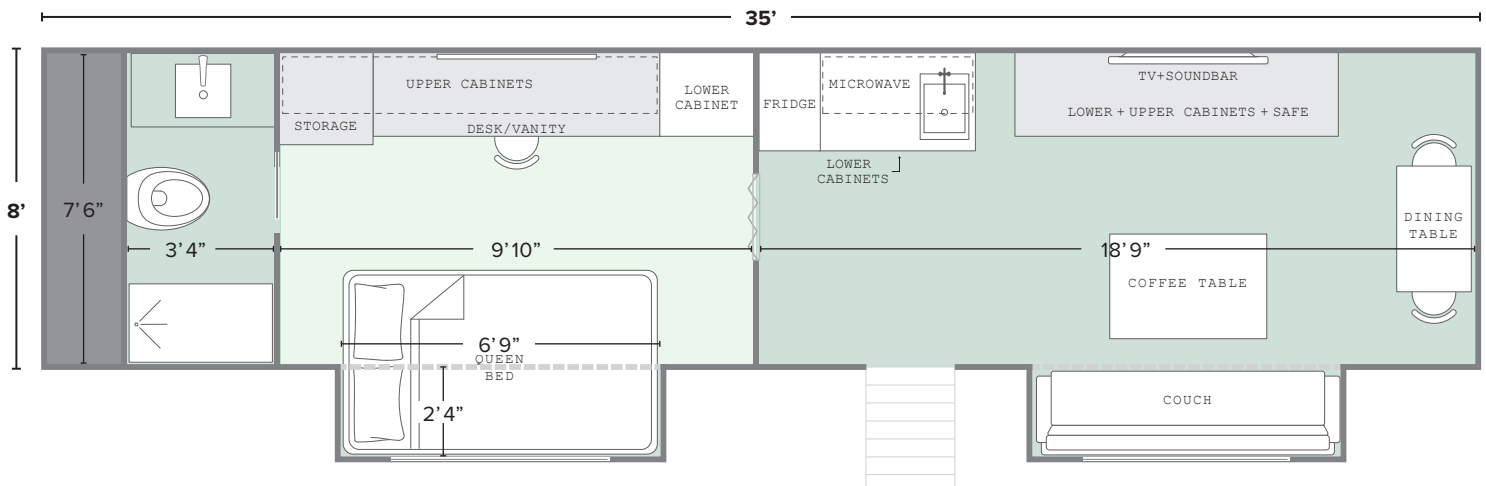

SINGLE ROOM STAR TRAILER

EMERALD GREEN
IS THE NEW GREEN

100% Solar & Battery Powered Trailers

SPECS

Trailer: 35' long; 41' long including tongue
8' wide; 10'4" wide including extended popouts
12'6" high

Rooms: Living room 141 ft², Bedroom 74 ft²
(excluding popouts or bathroom)

Stairs: 2'5" wide, extend 4' from trailer

Battery Capacity: 60 kWh

Solar Intake: 5 kW

Charger Type: 50A RV plug

Fresh Water Tank Size: 75 gal.

Grey Water Tank Size: 48 gal.

Black Water Tank Size: 31 gal.

FEATURES

- Dual zone - Mini split HVAC
- Flat screen TV with streaming channels
- WiFi
- Euro fridge
- Microwave
- Love seat couch
- 2 seat dining area
- Full length mirror
- Private bedroom
- Queen size bed
- Hair & Makeup station with dimmable lighting
- Full bath