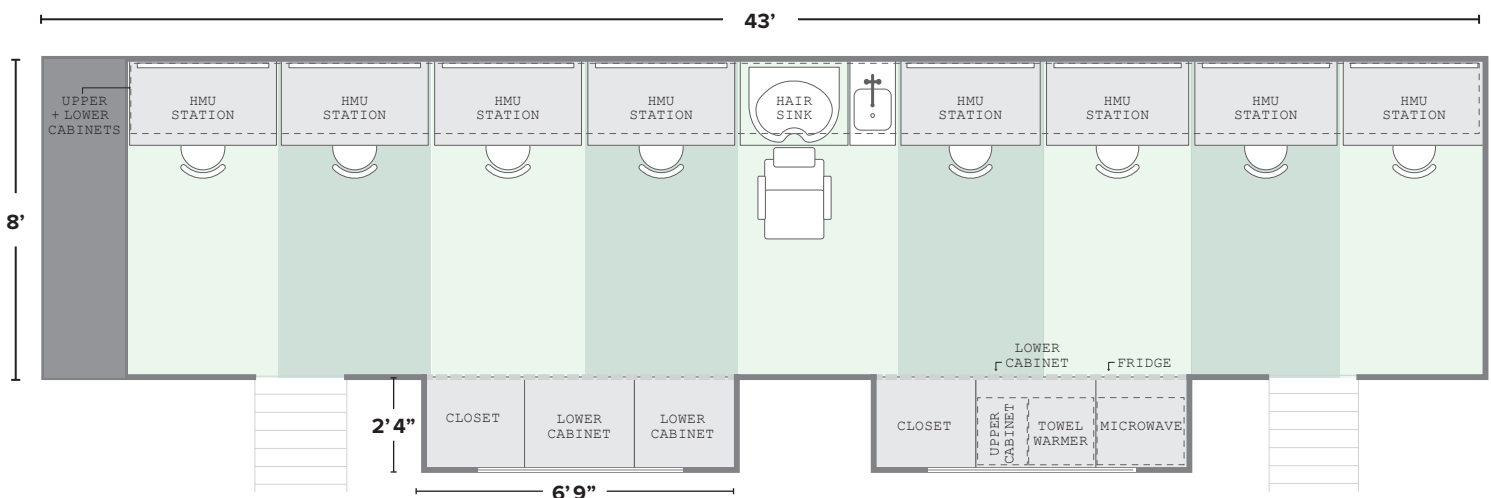

8-STATION HAIR+MAKEUP

EMERALD GREEN
IS THE NEW GREEN

100% Solar & Battery Powered Trailers

SPECS

Trailer: 43' long; 49' long including tongue
8' wide; 10'4" wide including extended popouts
12'6" high
Stairs: 2'5" wide, extend 4' from trailer

Battery Capacity: 60 kWh
Solar Intake: 5 kW
Charger Type: 50A RV plug
Fresh Water Tank Size: 75 gal.
Grey Water Tank Size: 48 gal.
Black Water Tank Size: n/a

FEATURES

- Multi-zone mini-split HVAC
- Wi-Fi
- Wig storage
- Dimmable LED lighting
- Back-of-head spotlight
- Hair sink
- Refrigerator
- Microwave
- Towel warmer
- Espresso machine
- Bluetooth audio system