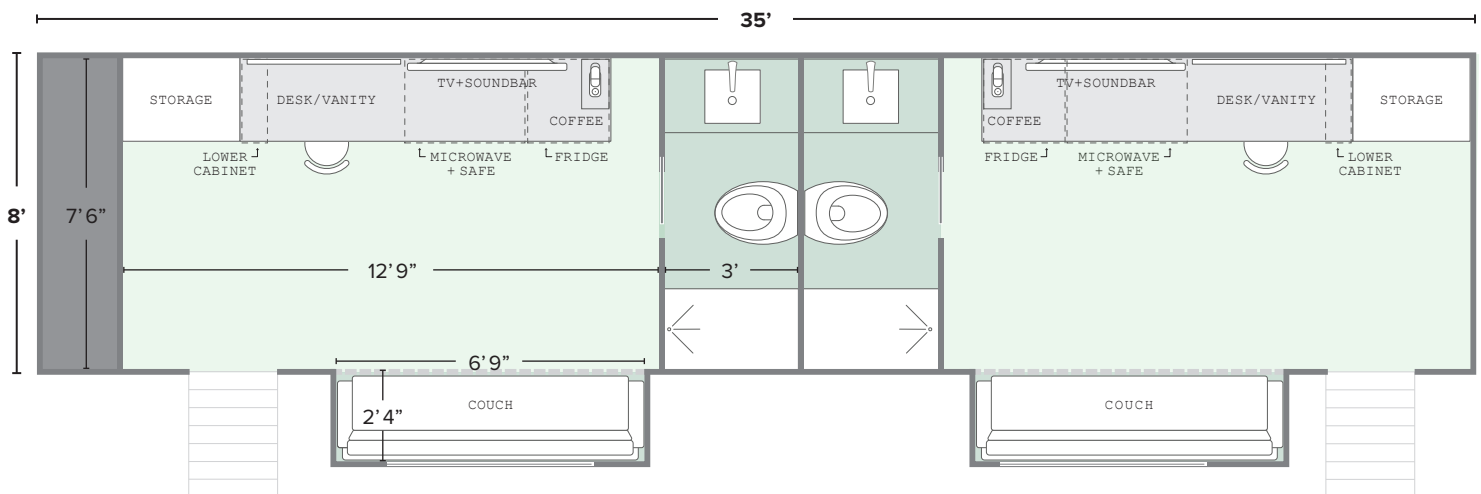

2 ROOM STAR TRAILER

EMERALD GREEN
IS THE NEW GREEN

100% Solar & Battery Powered Trailers

SPECS

Trailer: 35' long; 41' long including tongue
8' wide; 10'4" wide including extended popouts
12'6" high

Rooms: 96 ft² each (excluding popouts or bathroom)

Stairs: 2'5" wide, extend 4' from trailer

Battery Capacity: 60 kWh

Solar Intake: 5 kW

Charger Type: 50A RV plug

Fresh Water Tank Size: 75 gal.

Grey Water Tank Size: 28 gal.

Black Water Tank Size: 31 gal.

FEATURES

- Dual zone - Mini split HVAC
- 43" 4K TV with streaming channels
- Wi-Fi
- Refrigerator
- Bluetooth sound system
- Microwave
- Personal safe
- Full bathroom

CONTACT

Keith Gordon, VP of Operations
M: (917) 968-3177 • O: (917) 922-4122
E: keith@emeraldtrailers.com
www.emeraldtrailers.com