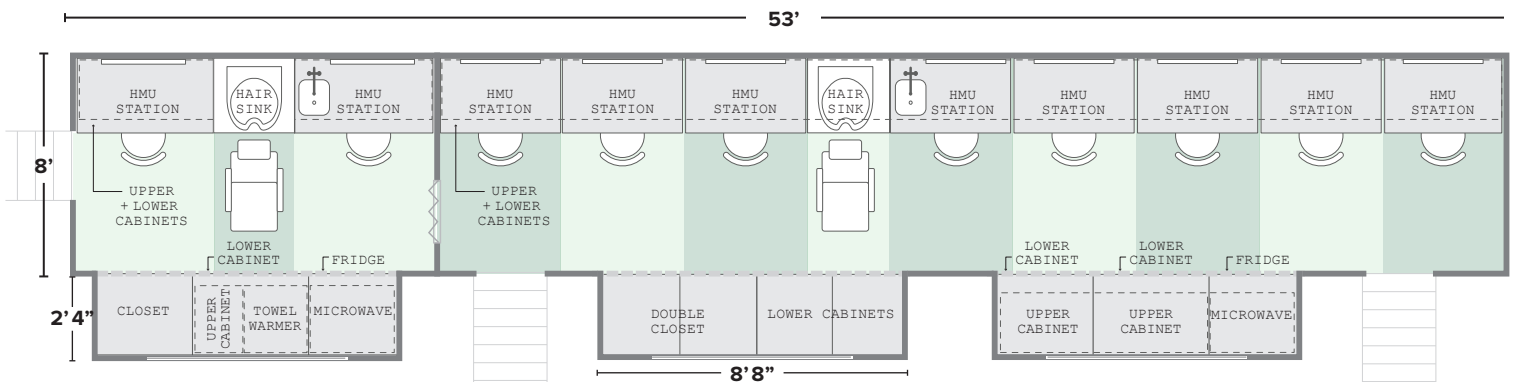

## SPECS

**Trailer:** 53' long  
8' wide; 10'4" wide including extended popouts  
13'5" high  
**Stairs:** 2'5" wide, extend 4' from trailer

**Battery Capacity:** 140 kWh  
**Solar Intake:** 7.5 kW  
**Charger Type:** 100A 4 pin  
**Fresh Water Tank Size:** 210 gal.  
**Grey Water Tank Size:** 210 gal.  
**Black Water Tank Size:** n/a

## FEATURES

- Multi-zone mini-split HVAC
- Wi-Fi
- Cabinet and wig storage
- LED lighting with dimming capabilities
- Back-of-head spotlight
- Hair sink
- Refrigerator
- Microwave
- Towel warmer
- Espresso machine
- Bluetooth audio system