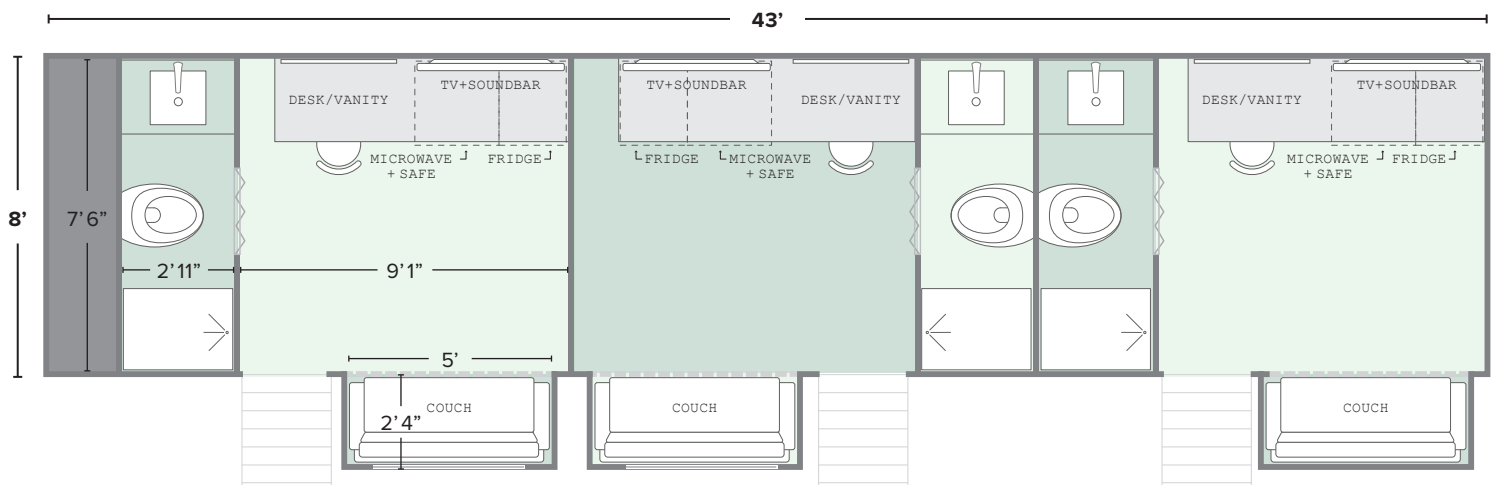

3 ROOM STAR TRAILER

EMERALD GREEN
IS THE NEW GREEN

100% Solar & Battery Powered Trailers

SPECS

Trailer: 43' long; 49' long including tongue
8' wide; 10'4" wide including extended popouts
12'6" high

Rooms: 68ft² each (excluding popouts or bathroom)

Stairs: 2'5" wide, extend 4' from trailer

Battery Capacity: 60 kWh

Solar Intake: 5 kW

Charger Type: 50A RV plug

Fresh Water Tank Size: 75 gal.

Grey Water Tank Size: 28 gal.

Black Water Tank Size: 62 gal.

FEATURES

- Three-zone - Mini split HVAC
- 43" 4K TV with streaming channels
- Wi-Fi
- Refrigerator
- Bluetooth sound system
- Microwave
- Personal safe
- Full bathroom

CONTACT

Keith Gordon, VP of Operations
M: (917) 968-3177 • O: (917) 922-4122
E: keith@emeraldtrailers.com
www.emeraldtrailers.com